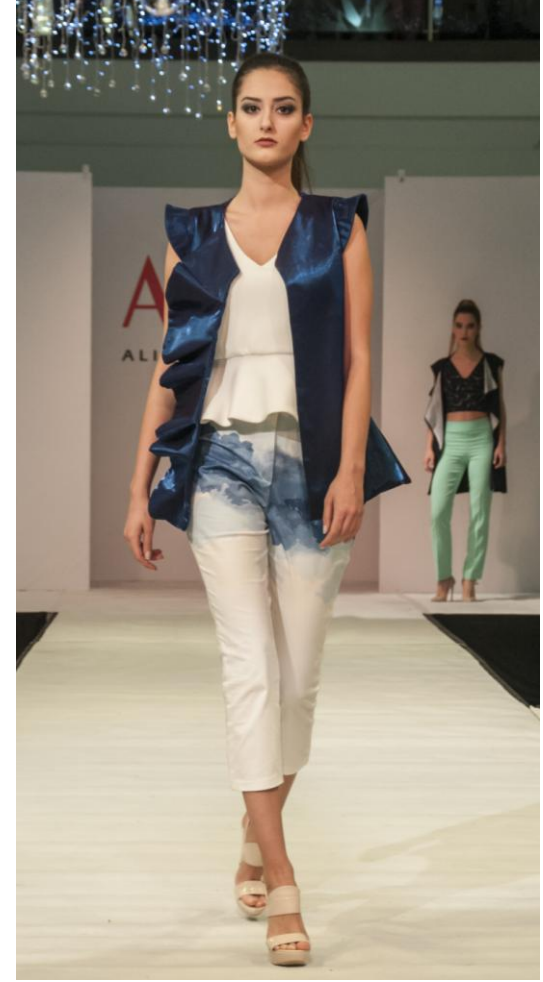

ECE METİNER
STATE-OF-MATTER