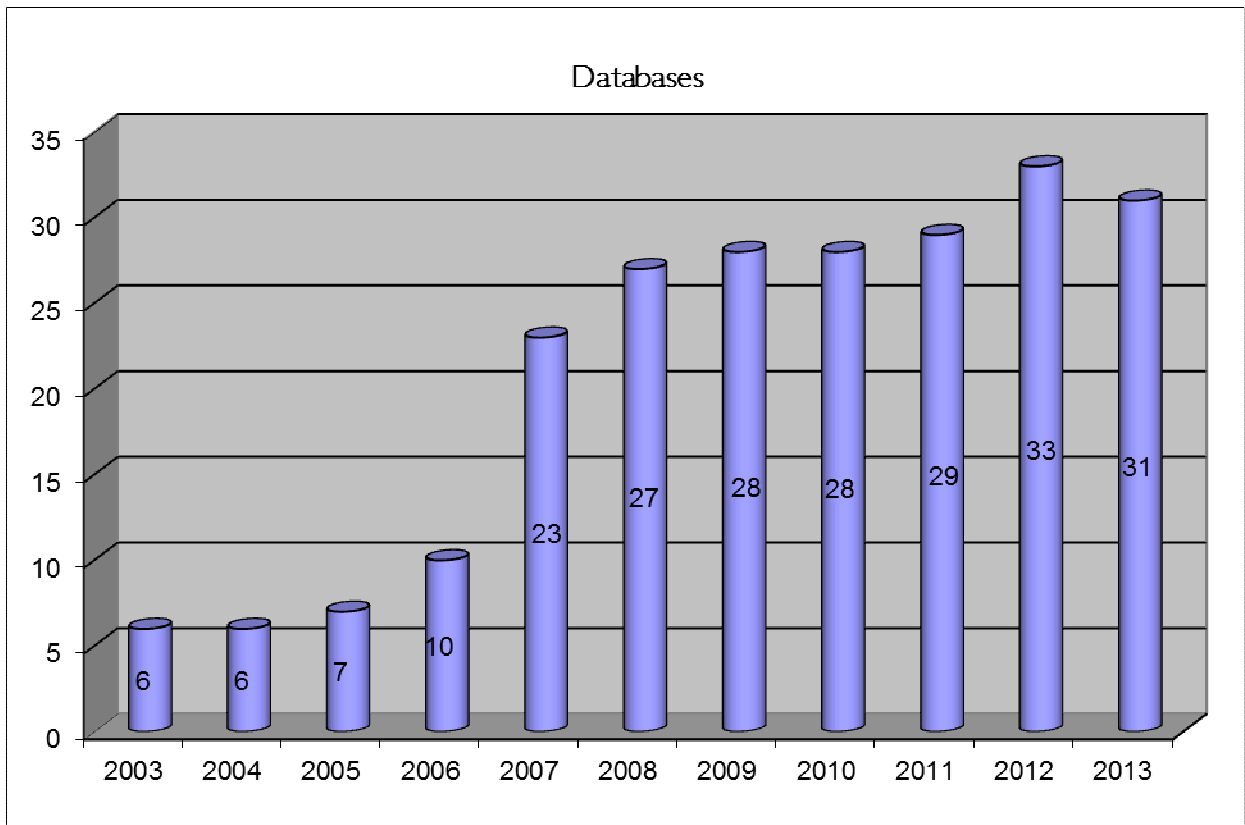

COLLECTIONS

CIRCULATIONS

Circulation Figures by User's Group

Year	Academicians	Staff	Students	Others	Total
2003	109	51	1,134	-	1,294
2004	345	88	3,838	16	4,287
2005	2,985	288	11,536	2,224	17,033
2006	4,299	489	11,581	3,191	19,560
2007	6,460	813	17,768	2,614	27,655
2008	6,574	998	20,475	1,653	29,700
2009	7,813	1,203	26,561	1,283	36,860
2010	8,270	1,011	21,025	1,049	31,355
2011	6,985	940	17,774	883	26,582
2012	6,693	1,156	14,992	729	23,570
2013	5,170	926	11,064	742	17,902

Circulation Figures - 2013

ILL Figures

DATABASES STATISTICS

Databases Usage Figures (Subscription Databases)

	ABI/ Inform	MassMedia Communication	Ebrary	Elsevier E-book	Hein Online	Jstor	Math SciNet	PsycArticles	PsycINFO	Sage	Springer	Westlaw	Wiley
2003	-	-	-	-	-	-	-	-	-	-	-	-	-
2004	-	-	-	-	-	-	-	-	-	-	-	-	-
2005	216	-	-	-	-	-	4,947	-	-	-	-	-	-
2006	4,546	-	-	-	-	-	8,359	-	-	-	-	-	-
2007	6,614	-	42,994	-	-	6,522	6,663	-	-	-	-	-	-
2008	2,815	-	40,856	-	-	7,588	5,486	6,904	6,305	-	-	-	-
2009	2,210	-	18,679	-	-	27,995	7,230	16,998	28,026	-	-	-	-
2010	1,905	-	8,089	-	-	16,967	9,802	38,094	16,832	-	-	-	1,207
2011	873	-	3,720	-	-	12,388	6,128	28,825	35,123	-	3,049	-	3,319
2012	2,769	-	1,727	333	-	10,719	2,795	26,279	28,333	2,061	2,309	232	3,563
2013	2,988	3,415	1,095	252	381	8,552	1,669	15,994	21,622	2,738	3,118	232	3,780

Databases Usage Figures (Free Databases)

	Book Citation Index	Ebsco	IEEE	iThenticate	Science Direct	Taylor & Francis	Web of Knowledge						
2003	-	2,728	-	-	-	-	-						
2004	-	16,260	-	-	-	-	-						
2005	-	32,499	-	-	-	-	-						
2006	-	36,195	-	-	-	-	-						
2007	-	52,060	-	-	-	-	-						
2008	-	159,025	-	-	-	-	-						
2009	-	534,478	-	-	-	-	-						
2010	-	174,222	-	-	-	-	-						
2011	-	156,310	1,358	22	-	2,211	16,810						
2012	-	138,914	1,105	207	-	2,494	49,184						
2013	15,192	213,621	739	163	5,079	5,716	15,751						