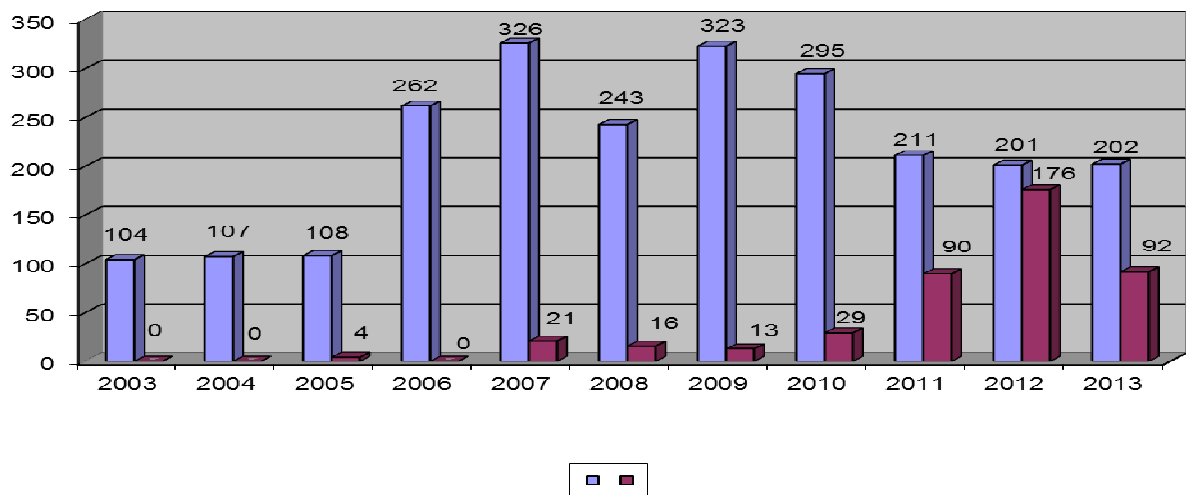

COLLECTIONS

CIRCULATIONS

Circulation Figures by User's Group

Year	Academicians	Staff	Students	Others	Total
2003	109	51	1,134	-	1,294
2004	345	88	3,838	16	4,287
2005	2,985	288	11,536	2,224	17,033
2006	4,299	489	11,581	3,191	19,560
2007	6,460	813	17,768	2,614	27,655
2008	6,574	998	20,475	1,653	29,700
2009	7,813	1,203	26,561	1,283	36,860
2010	8,270	1,011	21,025	1,049	31,355
2011	6,985	940	17,774	883	26,582
2012	6,693	1,156	14,992	729	23,570
2013	5,170	926	11,064	742	17,902

Circulation Figures - 2013

ILL Figures

DATABASES STATISTICS

Databases Usage Figures (Subscription Databases)

	ABI/ Inform	MassMedia Communication	Ebrary	Elsevier E-book	Hein Online	Jstor	Math SciNet	PsycArticles	PsycINFO	Sage	Springer	Westlaw	Wiley
2003	-	-	-	-	-	-	-	-	-	-	-	-	-
2004	-	-	-	-	-	-	-	-	-	-	-	-	-
2005	216	-	-	-	-	-	4,947	-	-	-	-	-	-
2006	4,546	-	-	-	-	-	8,359	-	-	-	-	-	-
2007	6,614	-	42,994	-	-	6,522	6,663	-	-	-	-	-	-
2008	2,815	-	40,856	-	-	7,588	5,486	6,904	6,305	-	-	-	-
2009	2,210	-	18,679	-	-	27,995	7,230	16,998	28,026	-	-	-	-
2010	1,905	-	8,089	-	-	16,967	9,802	38,094	16,832	-	-	-	1,207
2011	873	-	3,720	-	-	12,388	6,128	28,825	35,123	-	3,049	-	3,319
2012	2,769	-	1,727	333	-	10,719	2,795	26,279	28,333	2,061	2,309	232	3,563
2013	2,988	3,415	1,095	252	381	8,552	1,669	15,994	21,622	2,738	3,118	232	3,780

Databases Usage Figures (Free Databases)

	Book Citation Index	Ebsco	IEEE	iThenticate	Science Direct	Taylor & Francis	Web of Knowledge						
2003	-	2,728	-	-	-	-	-						
2004	-	16,260	-	-	-	-	-						
2005	-	32,499	-	-	-	-	-						
2006	-	36,195	-	-	-	-	-						
2007	-	52,060	-	-	-	-	-						
2008	-	159,025	-	-	-	-	-						
2009	-	534,478	-	-	-	-	-						
2010	-	174,222	-	-	-	-	-						
2011	-	156,310	1,358	22	-	2,211	16,810						
2012	-	138,914	1,105	207	-	2,494	49,184						
2013	15,192	213,621	739	163	5,079	5,716	15,751						