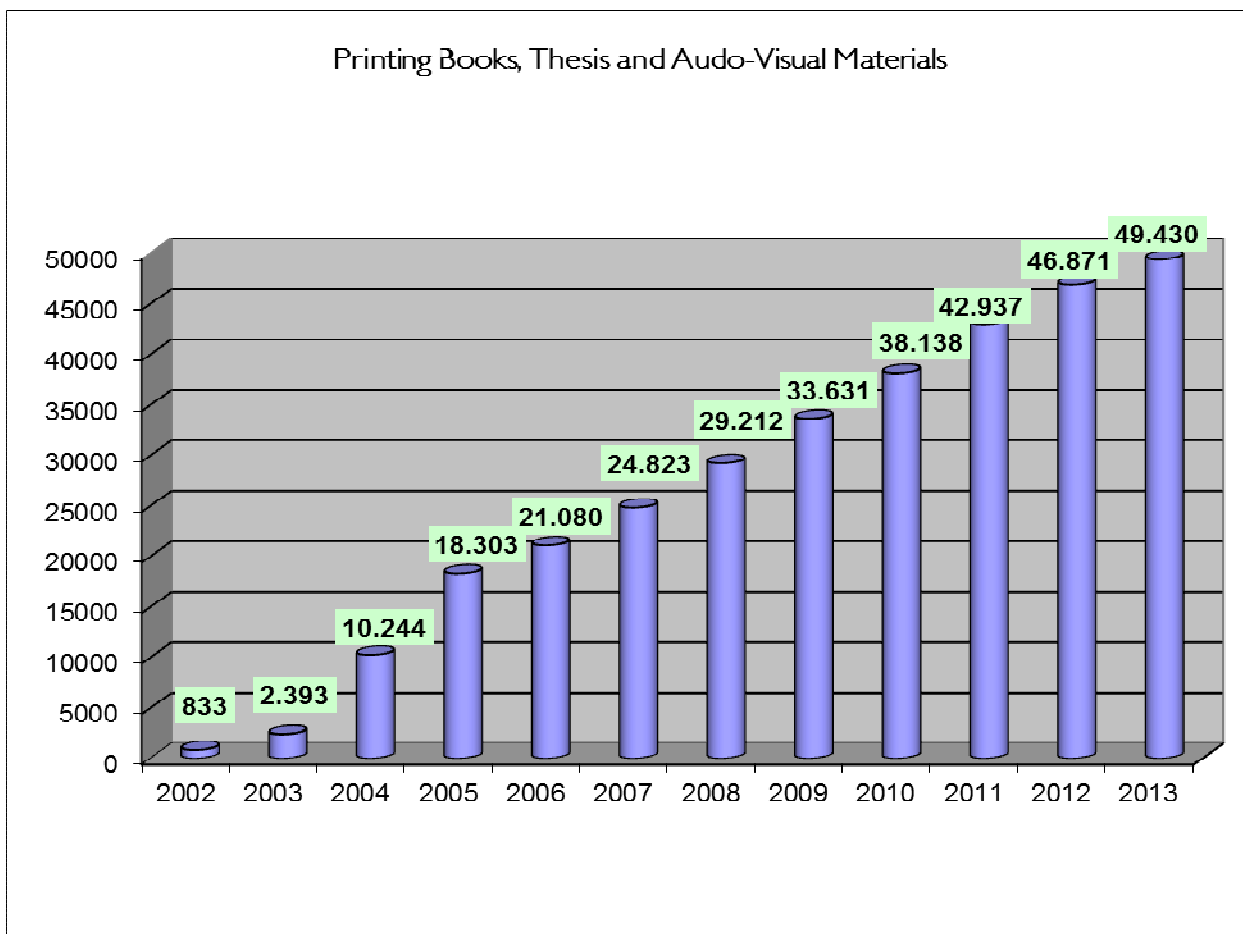

COLLECTIONS

CIRCULATIONS

Circulation Figures by User's Group

Year	Academicians	Staff	Students	Others	Total
2003	109	51	1,134	-	1,294
2004	345	88	3,838	16	4,287
2005	2,985	288	11,536	2,224	17,033
2006	4,299	489	11,581	3,191	19,560
2007	6,460	813	17,768	2,614	27,655
2008	6,574	998	20,475	1,653	29,700
2009	7,813	1,203	26,561	1,283	36,860
2010	8,270	1,011	21,025	1,049	31,355
2011	6,985	940	17,774	883	26,582
2012	6,693	1,156	14,992	729	23,570
2013	5,170	926	11,064	742	17,902

Circulation Figures - 2013

ILL Figures

DATABASES STATISTICS

Databases Usage Figures (Subscription Databases)

	ABI/ Inform	MassMedia Communication	Ebrary	Elsevier E-book	Hein Online	Jstor	Math SciNet	PsycArticles	PsycINFO	Sage	Springer	Westlaw	Wiley
2003	-	-	-	-	-	-	-	-	-	-	-	-	-
2004	-	-	-	-	-	-	-	-	-	-	-	-	-
2005	216	-	-	-	-	-	4,947	-	-	-	-	-	-
2006	4,546	-	-	-	-	-	8,359	-	-	-	-	-	-
2007	6,614	-	42,994	-	-	6,522	6,663	-	-	-	-	-	-
2008	2,815	-	40,856	-	-	7,588	5,486	6,904	6,305	-	-	-	-
2009	2,210	-	18,679	-	-	27,995	7,230	16,998	28,026	-	-	-	-
2010	1,905	-	8,089	-	-	16,967	9,802	38,094	16,832	-	-	-	1,207
2011	873	-	3,720	-	-	12,388	6,128	28,825	35,123	-	3,049	-	3,319
2012	2,769	-	1,727	333	-	10,719	2,795	26,279	28,333	2,061	2,309	232	3,563
2013	2,988	3,415	1,095	252	381	8,552	1,669	15,994	21,622	2,738	3,118	232	3,780

Databases Usage Figures (Free Databases)

	Book Citation Index	Ebsco	IEEE	iThenticate	Science Direct	Taylor & Francis	Web of Knowledge						
2003	-	2,728	-	-	-	-	-						
2004	-	16,260	-	-	-	-	-						
2005	-	32,499	-	-	-	-	-						
2006	-	36,195	-	-	-	-	-						
2007	-	52,060	-	-	-	-	-						
2008	-	159,025	-	-	-	-	-						
2009	-	534,478	-	-	-	-	-						
2010	-	174,222	-	-	-	-	-						
2011	-	156,310	1,358	22	-	2,211	16,810						
2012	-	138,914	1,105	207	-	2,494	49,184						
2013	15,192	213,621	739	163	5,079	5,716	15,751						