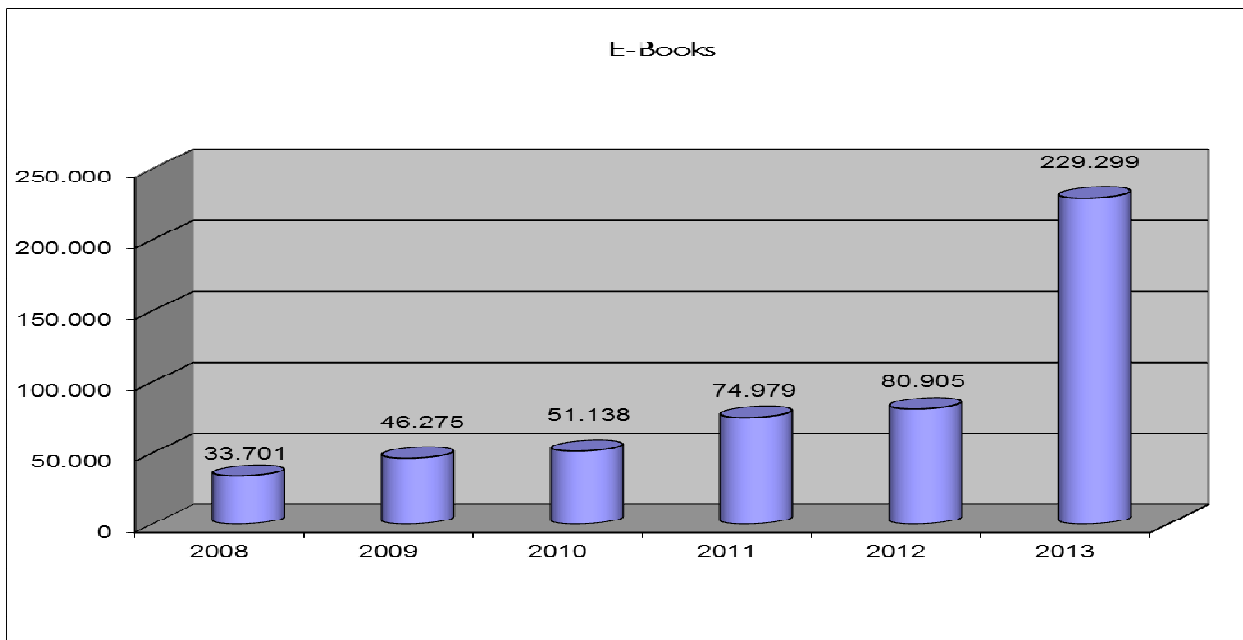

COLLECTIONS

CIRCULATIONS

Circulation Figures by User's Group

Year	Academicians	Staff	Students	Others	Total
2003	109	51	1,134	-	1,294
2004	345	88	3,838	16	4,287
2005	2,985	288	11,536	2,224	17,033
2006	4,299	489	11,581	3,191	19,560
2007	6,460	813	17,768	2,614	27,655
2008	6,574	998	20,475	1,653	29,700
2009	7,813	1,203	26,561	1,283	36,860
2010	8,270	1,011	21,025	1,049	31,355
2011	6,985	940	17,774	883	26,582
2012	6,693	1,156	14,992	729	23,570
2013	5,170	926	11,064	742	17,902

Circulation Figures - 2013

ILL Figures

DATABASES STATISTICS

Databases Usage Figures (Subscription Databases)

	ABI/ Inform	MassMedia Communication	Ebrary	Elsevier E-book	Hein Online	Jstor	Math SciNet	PsycArticles	PsycINFO	Sage	Springer	Westlaw	Wiley
2003	-	-	-	-	-	-	-	-	-	-	-	-	-
2004	-	-	-	-	-	-	-	-	-	-	-	-	-
2005	216	-	-	-	-	-	4,947	-	-	-	-	-	-
2006	4,546	-	-	-	-	-	8,359	-	-	-	-	-	-
2007	6,614	-	42,994	-	-	6,522	6,663	-	-	-	-	-	-
2008	2,815	-	40,856	-	-	7,588	5,486	6,904	6,305	-	-	-	-
2009	2,210	-	18,679	-	-	27,995	7,230	16,998	28,026	-	-	-	-
2010	1,905	-	8,089	-	-	16,967	9,802	38,094	16,832	-	-	-	1,207
2011	873	-	3,720	-	-	12,388	6,128	28,825	35,123	-	3,049	-	3,319
2012	2,769	-	1,727	333	-	10,719	2,795	26,279	28,333	2,061	2,309	232	3,563
2013	2,988	3,415	1,095	252	381	8,552	1,669	15,994	21,622	2,738	3,118	232	3,780

Databases Usage Figures (Free Databases)

	Book Citation Index	Ebsco	IEEE	iThenticate	Science Direct	Taylor & Francis	Web of Knowledge						
2003	-	2,728	-	-	-	-	-						
2004	-	16,260	-	-	-	-	-						
2005	-	32,499	-	-	-	-	-						
2006	-	36,195	-	-	-	-	-						
2007	-	52,060	-	-	-	-	-						
2008	-	159,025	-	-	-	-	-						
2009	-	534,478	-	-	-	-	-						
2010	-	174,222	-	-	-	-	-						
2011	-	156,310	1,358	22	-	2,211	16,810						
2012	-	138,914	1,105	207	-	2,494	49,184						
2013	15,192	213,621	739	163	5,079	5,716	15,751						