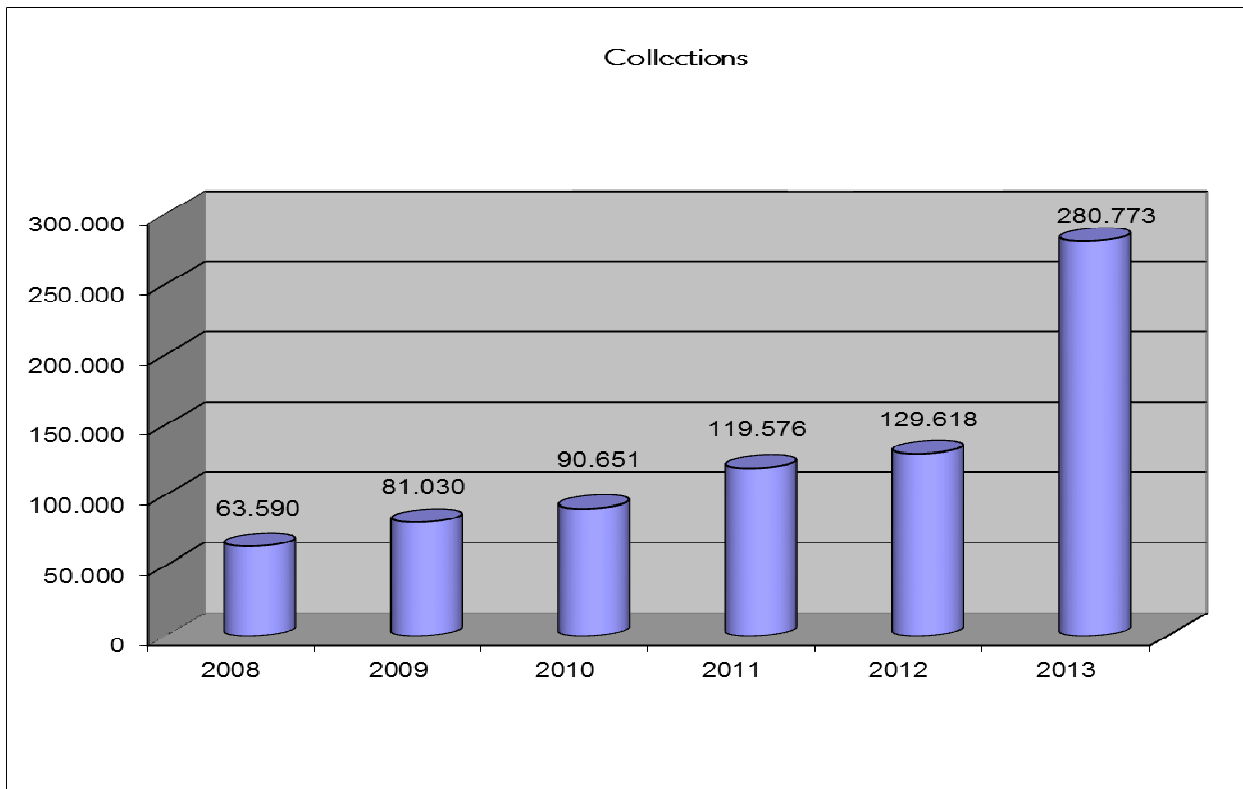

COLLECTIONS

CIRCULATIONS

Circulation Figures by User's Group

Year	Academicians	Staff	Students	Others	Total
2003	109	51	1,134	-	1,294
2004	345	88	3,838	16	4,287
2005	2,985	288	11,536	2,224	17,033
2006	4,299	489	11,581	3,191	19,560
2007	6,460	813	17,768	2,614	27,655
2008	6,574	998	20,475	1,653	29,700
2009	7,813	1,203	26,561	1,283	36,860
2010	8,270	1,011	21,025	1,049	31,355
2011	6,985	940	17,774	883	26,582
2012	6,693	1,156	14,992	729	23,570
2013	5,170	926	11,064	742	17,902

Circulation Figures - 2013

ILL Figures

DATABASES STATISTICS

Databases Usage Figures (Subscription Databases)

	ABI/ Inform	MassMedia Communication	Ebrary	Elsevier E-book	Hein Online	Jstor	Math SciNet	PsycArticles	PsycINFO	Sage	Springer	Westlaw	Wiley
2003	-	-	-	-	-	-	-	-	-	-	-	-	-
2004	-	-	-	-	-	-	-	-	-	-	-	-	-
2005	216	-	-	-	-	-	4,947	-	-	-	-	-	-
2006	4,546	-	-	-	-	-	8,359	-	-	-	-	-	-
2007	6,614	-	42,994	-	-	6,522	6,663	-	-	-	-	-	-
2008	2,815	-	40,856	-	-	7,588	5,486	6,904	6,305	-	-	-	-
2009	2,210	-	18,679	-	-	27,995	7,230	16,998	28,026	-	-	-	-
2010	1,905	-	8,089	-	-	16,967	9,802	38,094	16,832	-	-	-	1,207
2011	873	-	3,720	-	-	12,388	6,128	28,825	35,123	-	3,049	-	3,319
2012	2,769	-	1,727	333	-	10,719	2,795	26,279	28,333	2,061	2,309	232	3,563
2013	2,988	3,415	1,095	252	381	8,552	1,669	15,994	21,622	2,738	3,118	232	3,780

Databases Usage Figures (Free Databases)

	Book Citation Index	Ebsco	IEEE	iThenticate	Science Direct	Taylor & Francis	Web of Knowledge						
2003	-	2,728	-	-	-	-	-						
2004	-	16,260	-	-	-	-	-						
2005	-	32,499	-	-	-	-	-						
2006	-	36,195	-	-	-	-	-						
2007	-	52,060	-	-	-	-	-						
2008	-	159,025	-	-	-	-	-						
2009	-	534,478	-	-	-	-	-						
2010	-	174,222	-	-	-	-	-						
2011	-	156,310	1,358	22	-	2,211	16,810						
2012	-	138,914	1,105	207	-	2,494	49,184						
2013	15,192	213,621	739	163	5,079	5,716	15,751						