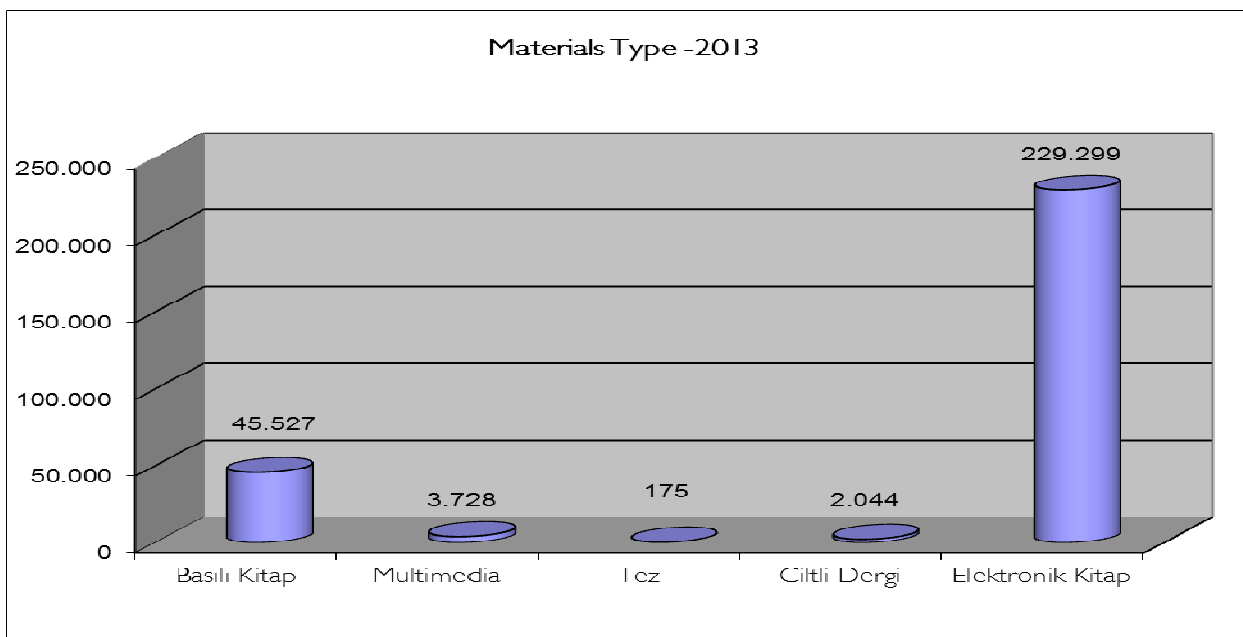

COLLECTIONS

CIRCULATIONS

Circulation Figures by User's Group

Year	Academicians	Staff	Students	Others	Total
2003	109	51	1,134	-	1,294
2004	345	88	3,838	16	4,287
2005	2,985	288	11,536	2,224	17,033
2006	4,299	489	11,581	3,191	19,560
2007	6,460	813	17,768	2,614	27,655
2008	6,574	998	20,475	1,653	29,700
2009	7,813	1,203	26,561	1,283	36,860
2010	8,270	1,011	21,025	1,049	31,355
2011	6,985	940	17,774	883	26,582
2012	6,693	1,156	14,992	729	23,570
2013	5,170	926	11,064	742	17,902

Circulation Figures - 2013

ILL Figures

DATABASES STATISTICS

Databases Usage Figures (Subscription Databases)

	ABI/ Inform	MassMedia Communication	Ebrary	Elsevier E-book	Hein Online	Jstor	Math SciNet	PsycArticles	PsycINFO	Sage	Springer	Westlaw	Wiley
2003	-	-	-	-	-	-	-	-	-	-	-	-	-
2004	-	-	-	-	-	-	-	-	-	-	-	-	-
2005	216	-	-	-	-	-	4,947	-	-	-	-	-	-
2006	4,546	-	-	-	-	-	8,359	-	-	-	-	-	-
2007	6,614	-	42,994	-	-	6,522	6,663	-	-	-	-	-	-
2008	2,815	-	40,856	-	-	7,588	5,486	6,904	6,305	-	-	-	-
2009	2,210	-	18,679	-	-	27,995	7,230	16,998	28,026	-	-	-	-
2010	1,905	-	8,089	-	-	16,967	9,802	38,094	16,832	-	-	-	1,207
2011	873	-	3,720	-	-	12,388	6,128	28,825	35,123	-	3,049	-	3,319
2012	2,769	-	1,727	333	-	10,719	2,795	26,279	28,333	2,061	2,309	232	3,563
2013	2,988	3,415	1,095	252	381	8,552	1,669	15,994	21,622	2,738	3,118	232	3,780