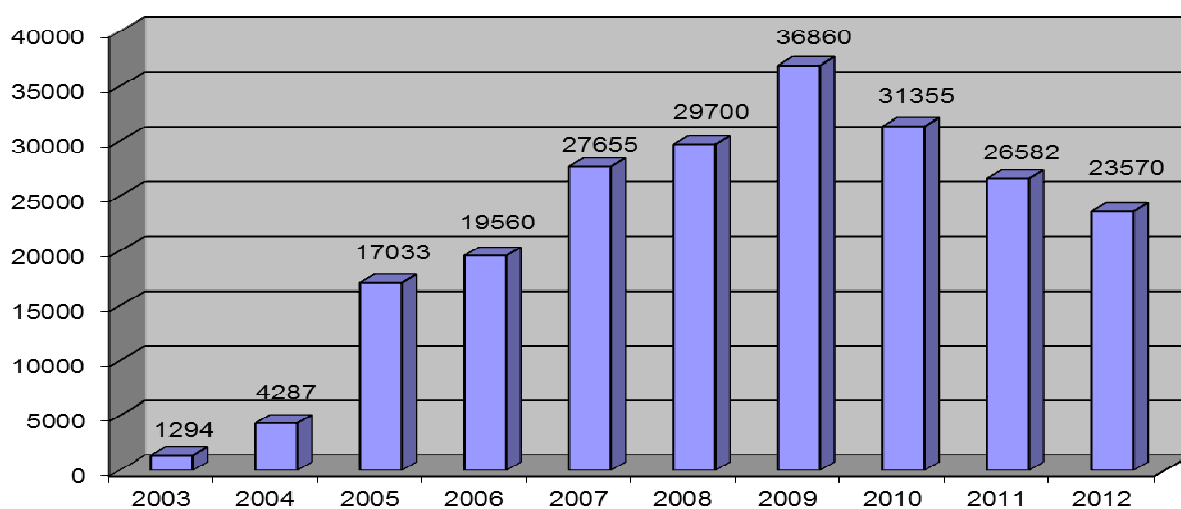

COLLECTIONS

CIRCULATIONS

Circulation Figures by User's Group

Year	Academicians	Staff	Students	Others	Total
2003	109	51	1,134	-	1,294
2004	345	88	3,838	16	4,287
2005	2,985	288	11,536	2,224	17,033
2006	4,299	489	11,581	3,191	19,560
2007	6,460	813	17,768	2,614	27,655
2008	6,574	998	20,475	1,653	29,700
2009	7,813	1,203	26,561	1,283	36,860
2010	8,270	1,011	21,025	1,049	31,355
2011	6,985	940	17,774	883	26,582
2012	6,693	1,156	14,992	729	23,570

Circulation Figures 2012

ILL Figures - 2012

DATABASES STATISTICS

Databases Usage Figures (Subscription Databases)

	ABI/ Inform	Ebrary	Elsevier E-book	EU-Country Report	Emerald	Jstor	Math SciNet	Oxford Jomals	PsycArticles	PsycINFO	Sage	Springer	Westlaw	Wiley
2003	-	-	-	-	-	-	-	-	-	-	-	-	-	-
2004	-	-	-	-	-	-	-	-	-	-	-	-	-	-
2005	216	-	-	-	-	-	4.947	-	-	-	-	-	-	-
2006	4.546	-	-	-	-	-	8.359	-	-	-	-	-	-	-
2007	6.614	42.994	-	-	-	6.522	6.663	-	-	-	-	-	-	-
2008	2.815	40.856	-	-	-	7.588	5.486	589	6.904	6.305	-	-	-	-
2009	2.210	18.679	-	-	-	27.995	7.230	1.015	16.998	28.026	-	-	-	-
2010	1.905	8.089	-	-	-	16.967	9.802	1.097	38.094	16.832	-	-	-	1.207
2011	873	3.720	-	-	2.503	12.388	6.128	1.021	28.825	35.123	-	3.049	-	3.319
2012	2.769	1.727	333	2.002	1.861	10.719	2.795	1.038	26.279	28.333	2.061	2.309	232	3.563