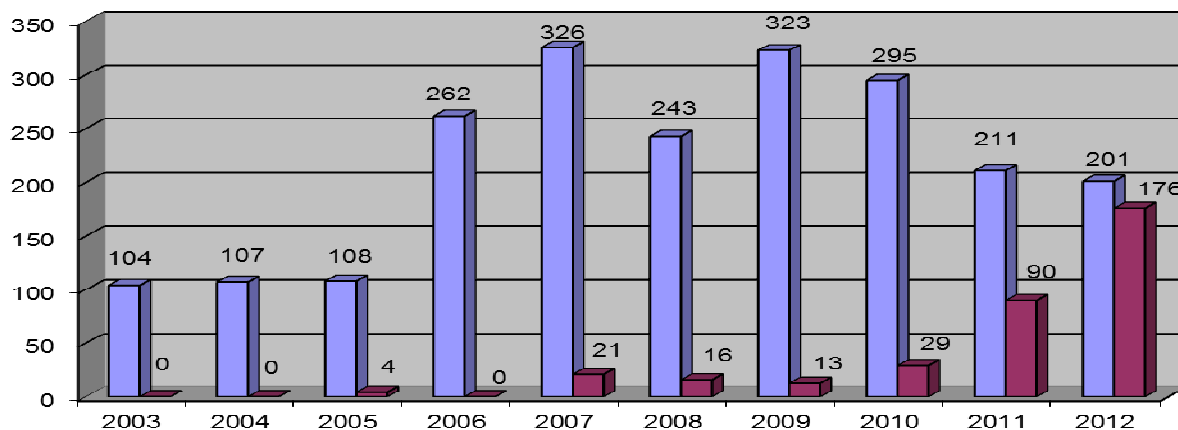

COLLECTIONS

CIRCULATIONS

Circulation Figures by User's Group

Year	Academicians	Staff	Students	Others	Total
2003	109	51	1,134	-	1,294
2004	345	88	3,838	16	4,287
2005	2,985	288	11,536	2,224	17,033
2006	4,299	489	11,581	3,191	19,560
2007	6,460	813	17,768	2,614	27,655
2008	6,574	998	20,475	1,653	29,700
2009	7,813	1,203	26,561	1,283	36,860
2010	8,270	1,011	21,025	1,049	31,355
2011	6,985	940	17,774	883	26,582
2012	6,693	1,156	14,992	729	23,570

Circulation Figures 2012

ILL Figures - 2012

DATABASES STATISTICS

Databases Usage Figures (Subscription Databases)

	ABI/ Inform	Ebrary	Elsevier E-book	EU-Country Report	Emerald	Jstor	Math SciNet	Oxford Jomals	PsycArticles	PsycINFO	Sage	Springer	Westlaw	Wiley
2003	-	-	-	-	-	-	-	-	-	-	-	-	-	-
2004	-	-	-	-	-	-	-	-	-	-	-	-	-	-
2005	216	-	-	-	-	-	4.947	-	-	-	-	-	-	-
2006	4.546	-	-	-	-	-	8.359	-	-	-	-	-	-	-
2007	6.614	42.994	-	-	-	6.522	6.663	-	-	-	-	-	-	-
2008	2.815	40.856	-	-	-	7.588	5.486	589	6.904	6.305	-	-	-	-
2009	2.210	18.679	-	-	-	27.995	7.230	1.015	16.998	28.026	-	-	-	-
2010	1.905	8.089	-	-	-	16.967	9.802	1.097	38.094	16.832	-	-	-	1.207
2011	873	3.720	-	-	2.503	12.388	6.128	1.021	28.825	35.123	-	3.049	-	3.319
2012	2.769	1.727	333	2.002	1.861	10.719	2.795	1.038	26.279	28.333	2.061	2.309	232	3.563