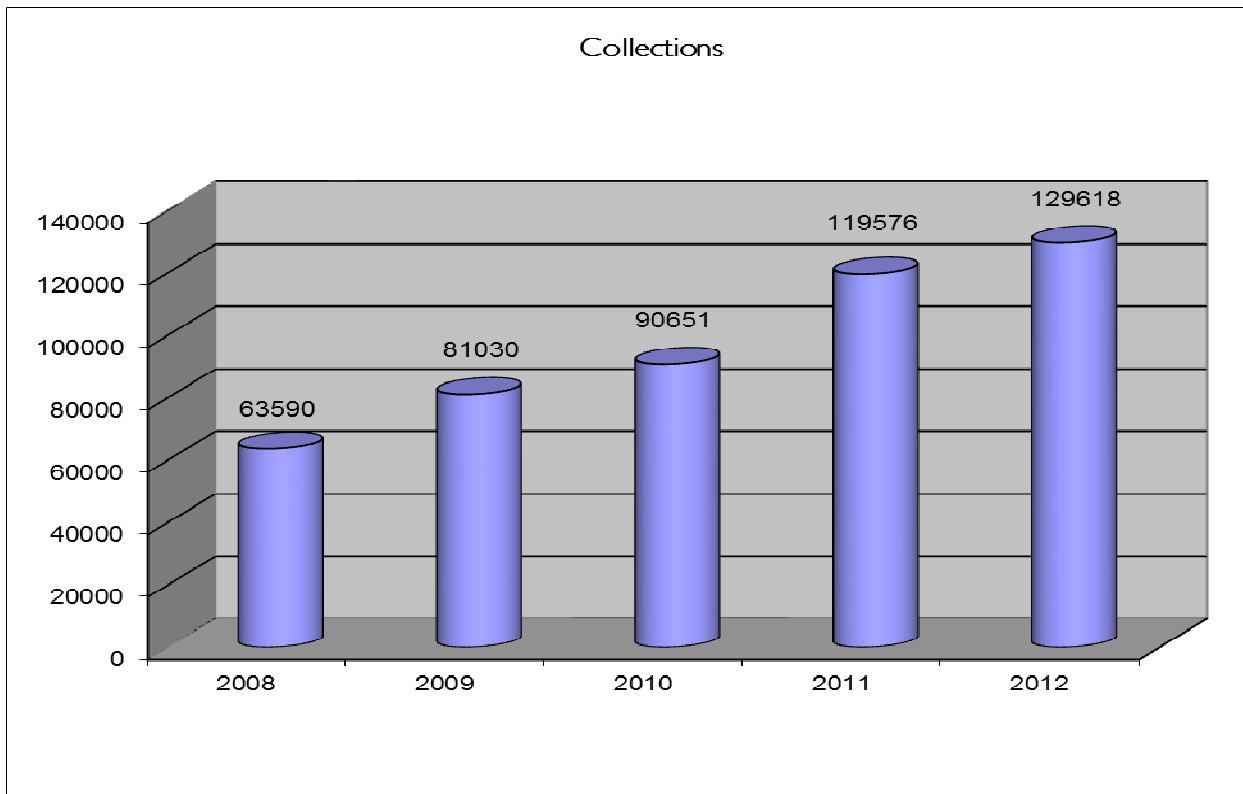

COLLECTIONS

CIRCULATIONS

Circulation Figures by User's Group

Year	Academicians	Staff	Students	Others	Total
2003	109	51	1,134	-	1,294
2004	345	88	3,838	16	4,287
2005	2,985	288	11,536	2,224	17,033
2006	4,299	489	11,581	3,191	19,560
2007	6,460	813	17,768	2,614	27,655
2008	6,574	998	20,475	1,653	29,700
2009	7,813	1,203	26,561	1,283	36,860
2010	8,270	1,011	21,025	1,049	31,355
2011	6,985	940	17,774	883	26,582
2012	6,693	1,156	14,992	729	23,570

Circulation Figures 2012

ILL Figures - 2012

DATABASES STATISTICS

Databases Usage Figures (Subscription Databases)

	ABI/ Inform	Ebrary	Elsevier E-book	EU-Country Report	Emerald	Jstor	Math SciNet	Oxford Jomals	PsycArticles	PsycINFO	Sage	Springer	Westlaw	Wiley
2003	-	-	-	-	-	-	-	-	-	-	-	-	-	-
2004	-	-	-	-	-	-	-	-	-	-	-	-	-	-
2005	216	-	-	-	-	-	4.947	-	-	-	-	-	-	-
2006	4.546	-	-	-	-	-	8.359	-	-	-	-	-	-	-
2007	6.614	42.994	-	-	-	6.522	6.663	-	-	-	-	-	-	-
2008	2.815	40.856	-	-	-	7.588	5.486	589	6.904	6.305	-	-	-	-
2009	2.210	18.679	-	-	-	27.995	7.230	1.015	16.998	28.026	-	-	-	-
2010	1.905	8.089	-	-	-	16.967	9.802	1.097	38.094	16.832	-	-	-	1.207
2011	873	3.720	-	-	2.503	12.388	6.128	1.021	28.825	35.123	-	3.049	-	3.319
2012	2.769	1.727	333	2.002	1.861	10.719	2.795	1.038	26.279	28.333	2.061	2.309	232	3.563

Databases Usage Figures (Free Databases)

	Ebsco	IEEE	iThenticate	Taylor & Francis	Web of Knowledge										
2003	2.728	-	-	-	-										
2004	16.260	-	-	-	-										
2005	32.499	-	-	-	-										
2006	36.195	-	-	-	-										
2007	52.060	-	-	-	-										
2008	159.025	-	-	-	-										
2009	534.478	-	-	-	-										
2010	174.222	-	-	-	-										
2011	156.310	1.358	22	2.211	16.810										
2012	138.914	1.105	207	2.494	49.184										