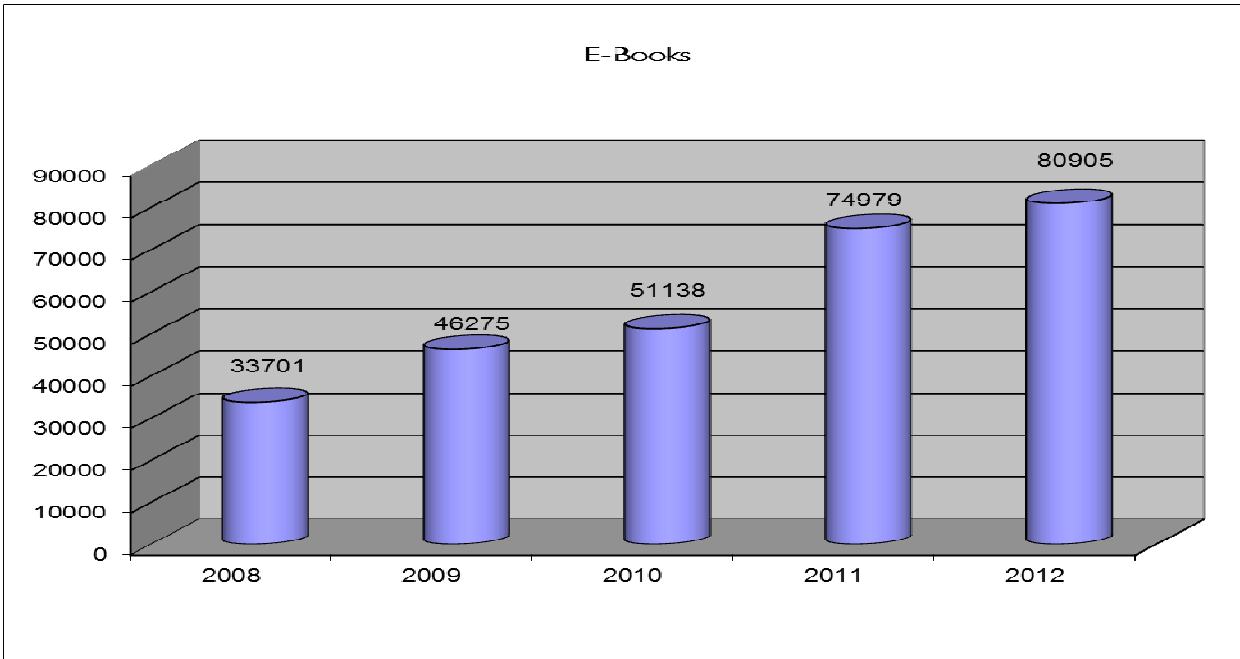

COLLECTIONS

CIRCULATIONS

Circulation Figures by User's Group

Year	Academicians	Staff	Students	Others	Total
2003	109	51	1,134	-	1,294
2004	345	88	3,838	16	4,287
2005	2,985	288	11,536	2,224	17,033
2006	4,299	489	11,581	3,191	19,560
2007	6,460	813	17,768	2,614	27,655
2008	6,574	998	20,475	1,653	29,700
2009	7,813	1,203	26,561	1,283	36,860
2010	8,270	1,011	21,025	1,049	31,355
2011	6,985	940	17,774	883	26,582
2012	6,693	1,156	14,992	729	23,570

Circulation Figures 2012

ILL Figures - 2012

DATABASES STATISTICS

Databases Usage Figures (Subscription Databases)

	ABI/ Inform	Ebrary	Elsevier E-book	EU-Country Report	Emerald	Jstor	Math SciNet	Oxford Jomals	PsycArticles	PsycINFO	Sage	Springer	Westlaw	Wiley
2003	-	-	-	-	-	-	-	-	-	-	-	-	-	-
2004	-	-	-	-	-	-	-	-	-	-	-	-	-	-
2005	216	-	-	-	-	-	4.947	-	-	-	-	-	-	-
2006	4.546	-	-	-	-	-	8.359	-	-	-	-	-	-	-
2007	6.614	42.994	-	-	-	6.522	6.663	-	-	-	-	-	-	-
2008	2.815	40.856	-	-	-	7.588	5.486	589	6.904	6.305	-	-	-	-
2009	2.210	18.679	-	-	-	27.995	7.230	1.015	16.998	28.026	-	-	-	-
2010	1.905	8.089	-	-	-	16.967	9.802	1.097	38.094	16.832	-	-	-	1.207
2011	873	3.720	-	-	2.503	12.388	6.128	1.021	28.825	35.123	-	3.049	-	3.319
2012	2.769	1.727	333	2.002	1.861	10.719	2.795	1.038	26.279	28.333	2.061	2.309	232	3.563