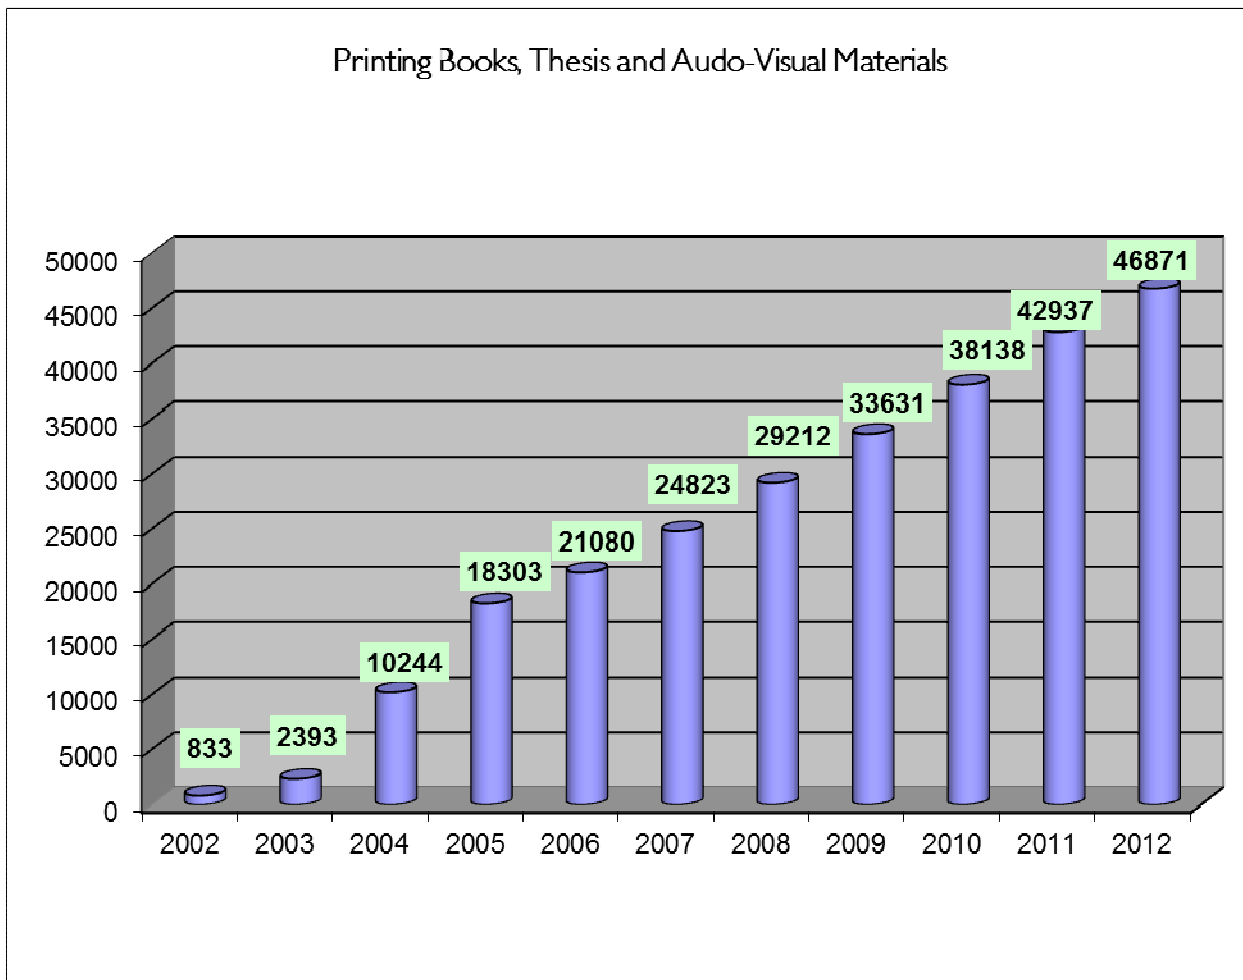

COLLECTIONS

CIRCULATIONS

Circulation Figures by User's Group

Year	Academicians	Staff	Students	Others	Total
2003	109	51	1,134	-	1,294
2004	345	88	3,838	16	4,287
2005	2,985	288	11,536	2,224	17,033
2006	4,299	489	11,581	3,191	19,560
2007	6,460	813	17,768	2,614	27,655
2008	6,574	998	20,475	1,653	29,700
2009	7,813	1,203	26,561	1,283	36,860
2010	8,270	1,011	21,025	1,049	31,355
2011	6,985	940	17,774	883	26,582
2012	6,693	1,156	14,992	729	23,570

Circulation Figures 2012

ILL Figures - 2012

DATABASES STATISTICS

Databases Usage Figures (Subscription Databases)

	ABI/ Inform	Ebrary	Elsevier E-book	EU-Country Report	Emerald	Jstor	Math SciNet	Oxford Jomals	PsycArticles	PsycINFO	Sage	Springer	Westlaw	Wiley
2003	-	-	-	-	-	-	-	-	-	-	-	-	-	-
2004	-	-	-	-	-	-	-	-	-	-	-	-	-	-
2005	216	-	-	-	-	-	4.947	-	-	-	-	-	-	-
2006	4.546	-	-	-	-	-	8.359	-	-	-	-	-	-	-
2007	6.614	42.994	-	-	-	6.522	6.663	-	-	-	-	-	-	-
2008	2.815	40.856	-	-	-	7.588	5.486	589	6.904	6.305	-	-	-	-
2009	2.210	18.679	-	-	-	27.995	7.230	1.015	16.998	28.026	-	-	-	-
2010	1.905	8.089	-	-	-	16.967	9.802	1.097	38.094	16.832	-	-	-	1.207
2011	873	3.720	-	-	2.503	12.388	6.128	1.021	28.825	35.123	-	3.049	-	3.319
2012	2.769	1.727	333	2.002	1.861	10.719	2.795	1.038	26.279	28.333	2.061	2.309	232	3.563

Databases Usage Figures (Free Databases)

	Ebsco	IEEE	iThenticate	Taylor & Francis	Web of Knowledge										
2003	2.728	-	-	-	-										
2004	16.260	-	-	-	-										
2005	32.499	-	-	-	-										
2006	36.195	-	-	-	-										
2007	52.060	-	-	-	-										
2008	159.025	-	-	-	-										
2009	534.478	-	-	-	-										
2010	174.222	-	-	-	-										
2011	156.310	1.358	22	2.211	16.810										
2012	138.914	1.105	207	2.494	49.184										