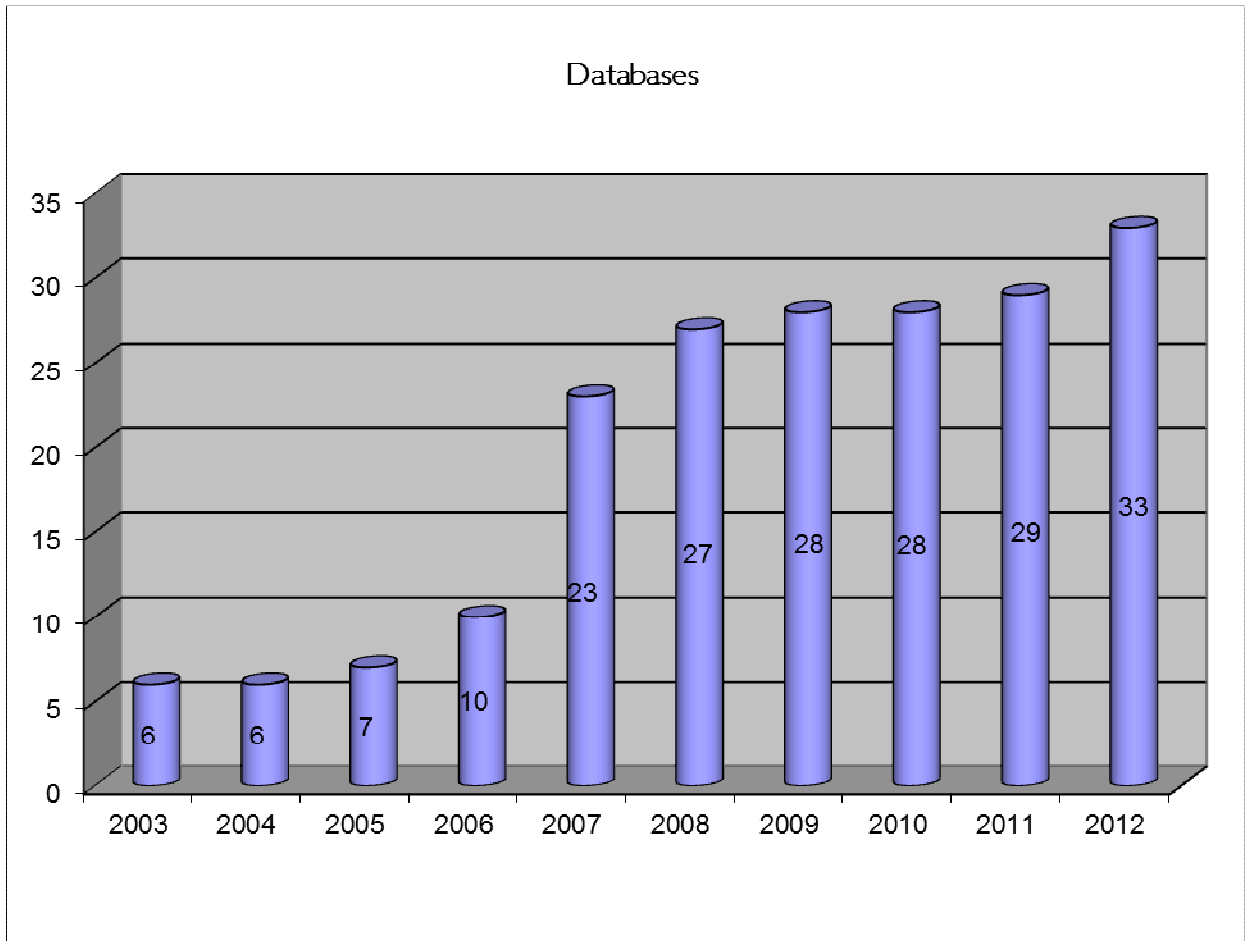

COLLECTIONS

CIRCULATIONS

Circulation Figures by User's Group

Year	Academicians	Staff	Students	Others	Total
2003	109	51	1,134	-	1,294
2004	345	88	3,838	16	4,287
2005	2,985	288	11,536	2,224	17,033
2006	4,299	489	11,581	3,191	19,560
2007	6,460	813	17,768	2,614	27,655
2008	6,574	998	20,475	1,653	29,700
2009	7,813	1,203	26,561	1,283	36,860
2010	8,270	1,011	21,025	1,049	31,355
2011	6,985	940	17,774	883	26,582
2012	6,693	1,156	14,992	729	23,570

Circulation Figures 2012

ILL Figures - 2012

DATABASES STATISTICS

Databases Usage Figures (Subscription Databases)

	ABI/ Inform	Ebrary	Elsevier E-book	EU-Country Report	Emerald	Jstor	Math SciNet	Oxford Jomals	PsycArticles	PsycINFO	Sage	Springer	Westlaw	Wiley
2003	-	-	-	-	-	-	-	-	-	-	-	-	-	-
2004	-	-	-	-	-	-	-	-	-	-	-	-	-	-
2005	216	-	-	-	-	-	4.947	-	-	-	-	-	-	-
2006	4.546	-	-	-	-	-	8.359	-	-	-	-	-	-	-
2007	6.614	42.994	-	-	-	6.522	6.663	-	-	-	-	-	-	-
2008	2.815	40.856	-	-	-	7.588	5.486	589	6.904	6.305	-	-	-	-
2009	2.210	18.679	-	-	-	27.995	7.230	1.015	16.998	28.026	-	-	-	-
2010	1.905	8.089	-	-	-	16.967	9.802	1.097	38.094	16.832	-	-	-	1.207
2011	873	3.720	-	-	2.503	12.388	6.128	1.021	28.825	35.123	-	3.049	-	3.319
2012	2.769	1.727	333	2.002	1.861	10.719	2.795	1.038	26.279	28.333	2.061	2.309	232	3.563

Databases Usage Figures (Free Databases)

	Ebsco	IEEE	iThenticate	Taylor & Francis	Web of Knowledge										
2003	2.728	-	-	-	-										
2004	16.260	-	-	-	-										
2005	32.499	-	-	-	-										
2006	36.195	-	-	-	-										
2007	52.060	-	-	-	-										
2008	159.025	-	-	-	-										
2009	534.478	-	-	-	-										
2010	174.222	-	-	-	-										
2011	156.310	1.358	22	2.211	16.810										
2012	138.914	1.105	207	2.494	49.184										