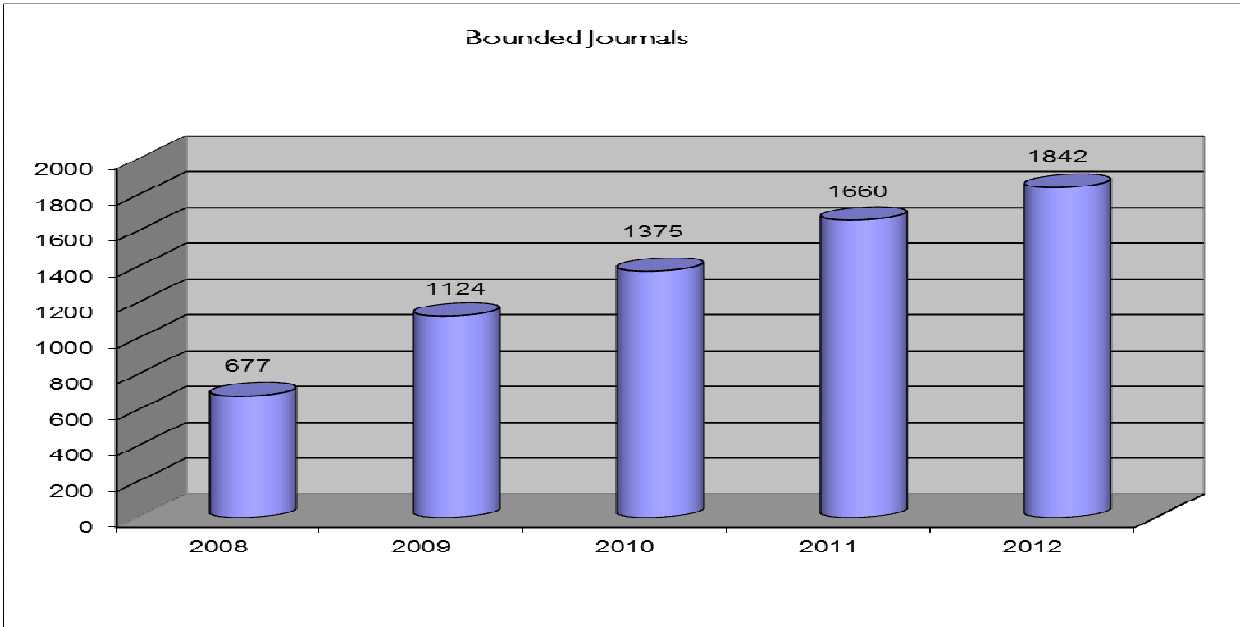

COLLECTIONS

CIRCULATIONS

Circulation Figures by User's Group

Year	Academicians	Staff	Students	Others	Total
2003	109	51	1,134	-	1,294
2004	345	88	3,838	16	4,287
2005	2,985	288	11,536	2,224	17,033
2006	4,299	489	11,581	3,191	19,560
2007	6,460	813	17,768	2,614	27,655
2008	6,574	998	20,475	1,653	29,700
2009	7,813	1,203	26,561	1,283	36,860
2010	8,270	1,011	21,025	1,049	31,355
2011	6,985	940	17,774	883	26,582
2012	6,693	1,156	14,992	729	23,570

Circulation Figures 2012

ILL Figures - 2012

DATABASES STATISTICS

Databases Usage Figures (Subscription Databases)

	ABI/ Inform	Ebrary	Elsevier E-book	EU-Country Report	Emerald	Jstor	Math SciNet	Oxford Jomals	PsycArticles	PsycINFO	Sage	Springer	Westlaw	Wiley
2003	-	-	-	-	-	-	-	-	-	-	-	-	-	-
2004	-	-	-	-	-	-	-	-	-	-	-	-	-	-
2005	216	-	-	-	-	-	4.947	-	-	-	-	-	-	-
2006	4.546	-	-	-	-	-	8.359	-	-	-	-	-	-	-
2007	6.614	42.994	-	-	-	6.522	6.663	-	-	-	-	-	-	-
2008	2.815	40.856	-	-	-	7.588	5.486	589	6.904	6.305	-	-	-	-
2009	2.210	18.679	-	-	-	27.995	7.230	1.015	16.998	28.026	-	-	-	-
2010	1.905	8.089	-	-	-	16.967	9.802	1.097	38.094	16.832	-	-	-	1.207
2011	873	3.720	-	-	2.503	12.388	6.128	1.021	28.825	35.123	-	3.049	-	3.319
2012	2.769	1.727	333	2.002	1.861	10.719	2.795	1.038	26.279	28.333	2.061	2.309	232	3.563

Databases Usage Figures (Free Databases)

	Ebsco	IEEE	iThenticate	Taylor & Francis	Web of Knowledge										
2003	2.728	-	-	-	-										
2004	16.260	-	-	-	-										
2005	32.499	-	-	-	-										
2006	36.195	-	-	-	-										
2007	52.060	-	-	-	-										
2008	159.025	-	-	-	-										
2009	534.478	-	-	-	-										
2010	174.222	-	-	-	-										
2011	156.310	1.358	22	2.211	16.810										
2012	138.914	1.105	207	2.494	49.184										