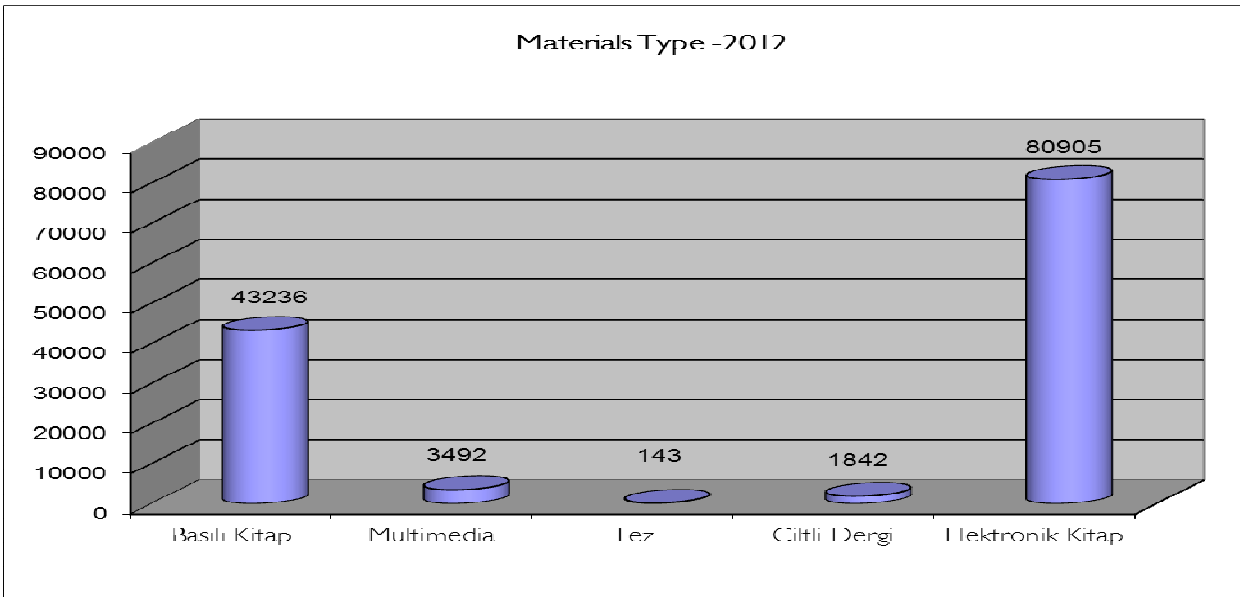

COLLECTIONS

CIRCULATIONS

Circulation Figures by User's Group

Year	Academicians	Staff	Students	Others	Total
2003	109	51	1,134	-	1,294
2004	345	88	3,838	16	4,287
2005	2,985	288	11,536	2,224	17,033
2006	4,299	489	11,581	3,191	19,560
2007	6,460	813	17,768	2,614	27,655
2008	6,574	998	20,475	1,653	29,700
2009	7,813	1,203	26,561	1,283	36,860
2010	8,270	1,011	21,025	1,049	31,355
2011	6,985	940	17,774	883	26,582
2012	6,693	1,156	14,992	729	23,570

Circulation Figures 2012

ILL Figures - 2012

DATABASES STATISTICS

Databases Usage Figures (Subscription Databases)

	ABI/ Inform	Ebrary	Elsevier E-book	EU-Country Report	Emerald	Jstor	Math SciNet	Oxford Jomals	PsycArticles	PsycINFO	Sage	Springer	Westlaw	Wiley
2003	-	-	-	-	-	-	-	-	-	-	-	-	-	-
2004	-	-	-	-	-	-	-	-	-	-	-	-	-	-
2005	216	-	-	-	-	-	4.947	-	-	-	-	-	-	-
2006	4.546	-	-	-	-	-	8.359	-	-	-	-	-	-	-
2007	6.614	42.994	-	-	-	6.522	6.663	-	-	-	-	-	-	-
2008	2.815	40.856	-	-	-	7.588	5.486	589	6.904	6.305	-	-	-	-
2009	2.210	18.679	-	-	-	27.995	7.230	1.015	16.998	28.026	-	-	-	-
2010	1.905	8.089	-	-	-	16.967	9.802	1.097	38.094	16.832	-	-	-	1.207
2011	873	3.720	-	-	2.503	12.388	6.128	1.021	28.825	35.123	-	3.049	-	3.319
2012	2.769	1.727	333	2.002	1.861	10.719	2.795	1.038	26.279	28.333	2.061	2.309	232	3.563