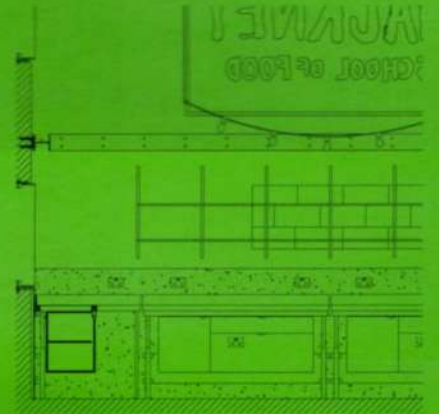

AJ Working details