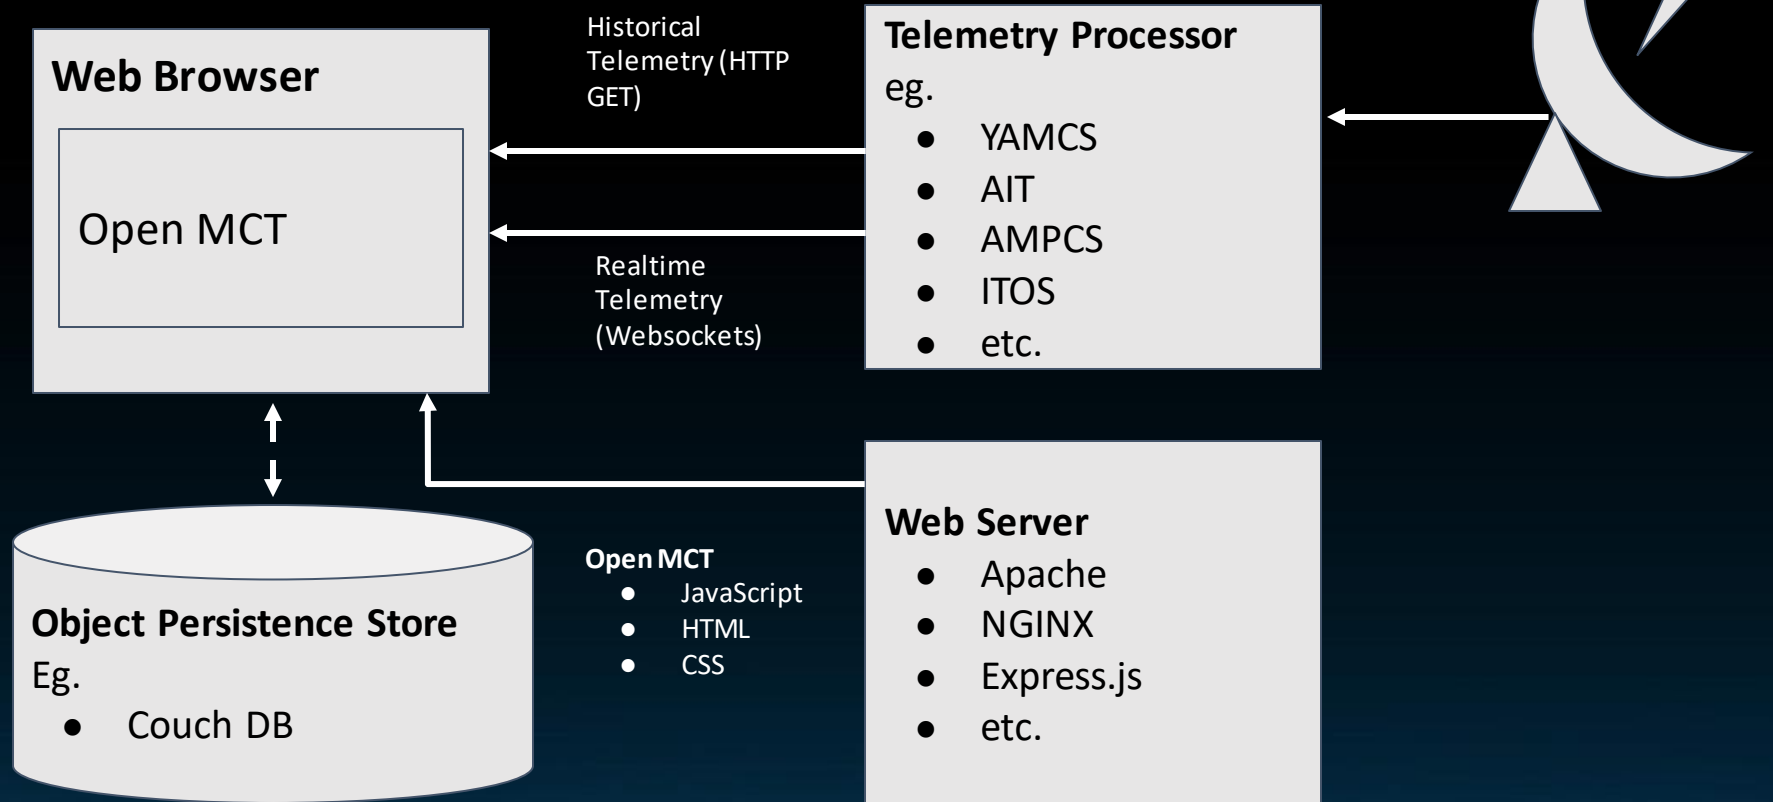

A view of Earth from space, showing the curvature of the planet and the sun rising over the horizon, creating a bright orange glow. The Earth's surface is visible with clouds and landmasses.

# Open MCT In a Ground Data System

# Open MCT Telemetry Integration

Plugins are publicly available to integrate with:

- YAMCS
- AIT
- AMPCS (coming soon)
- ROS
- ITOS