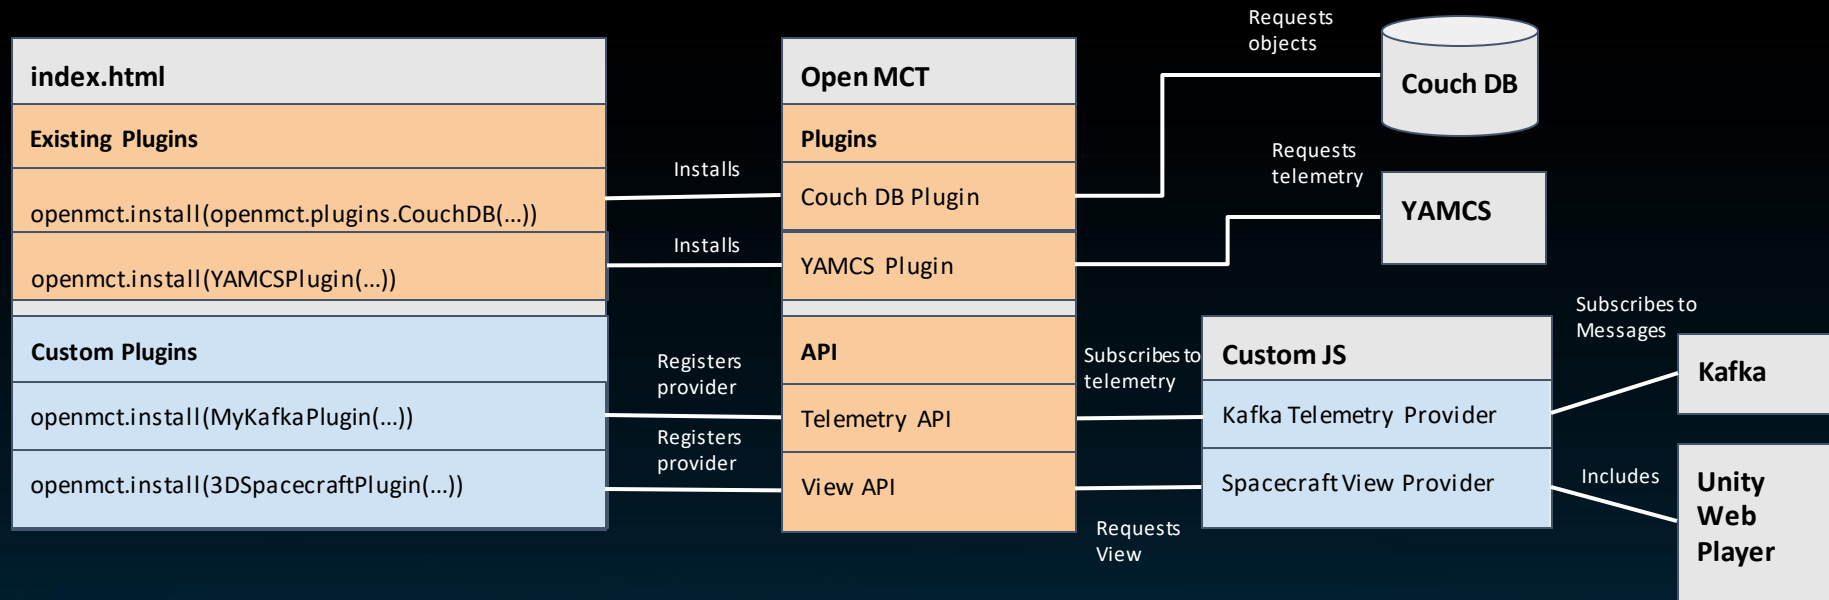

Custom Applications with Open MCT